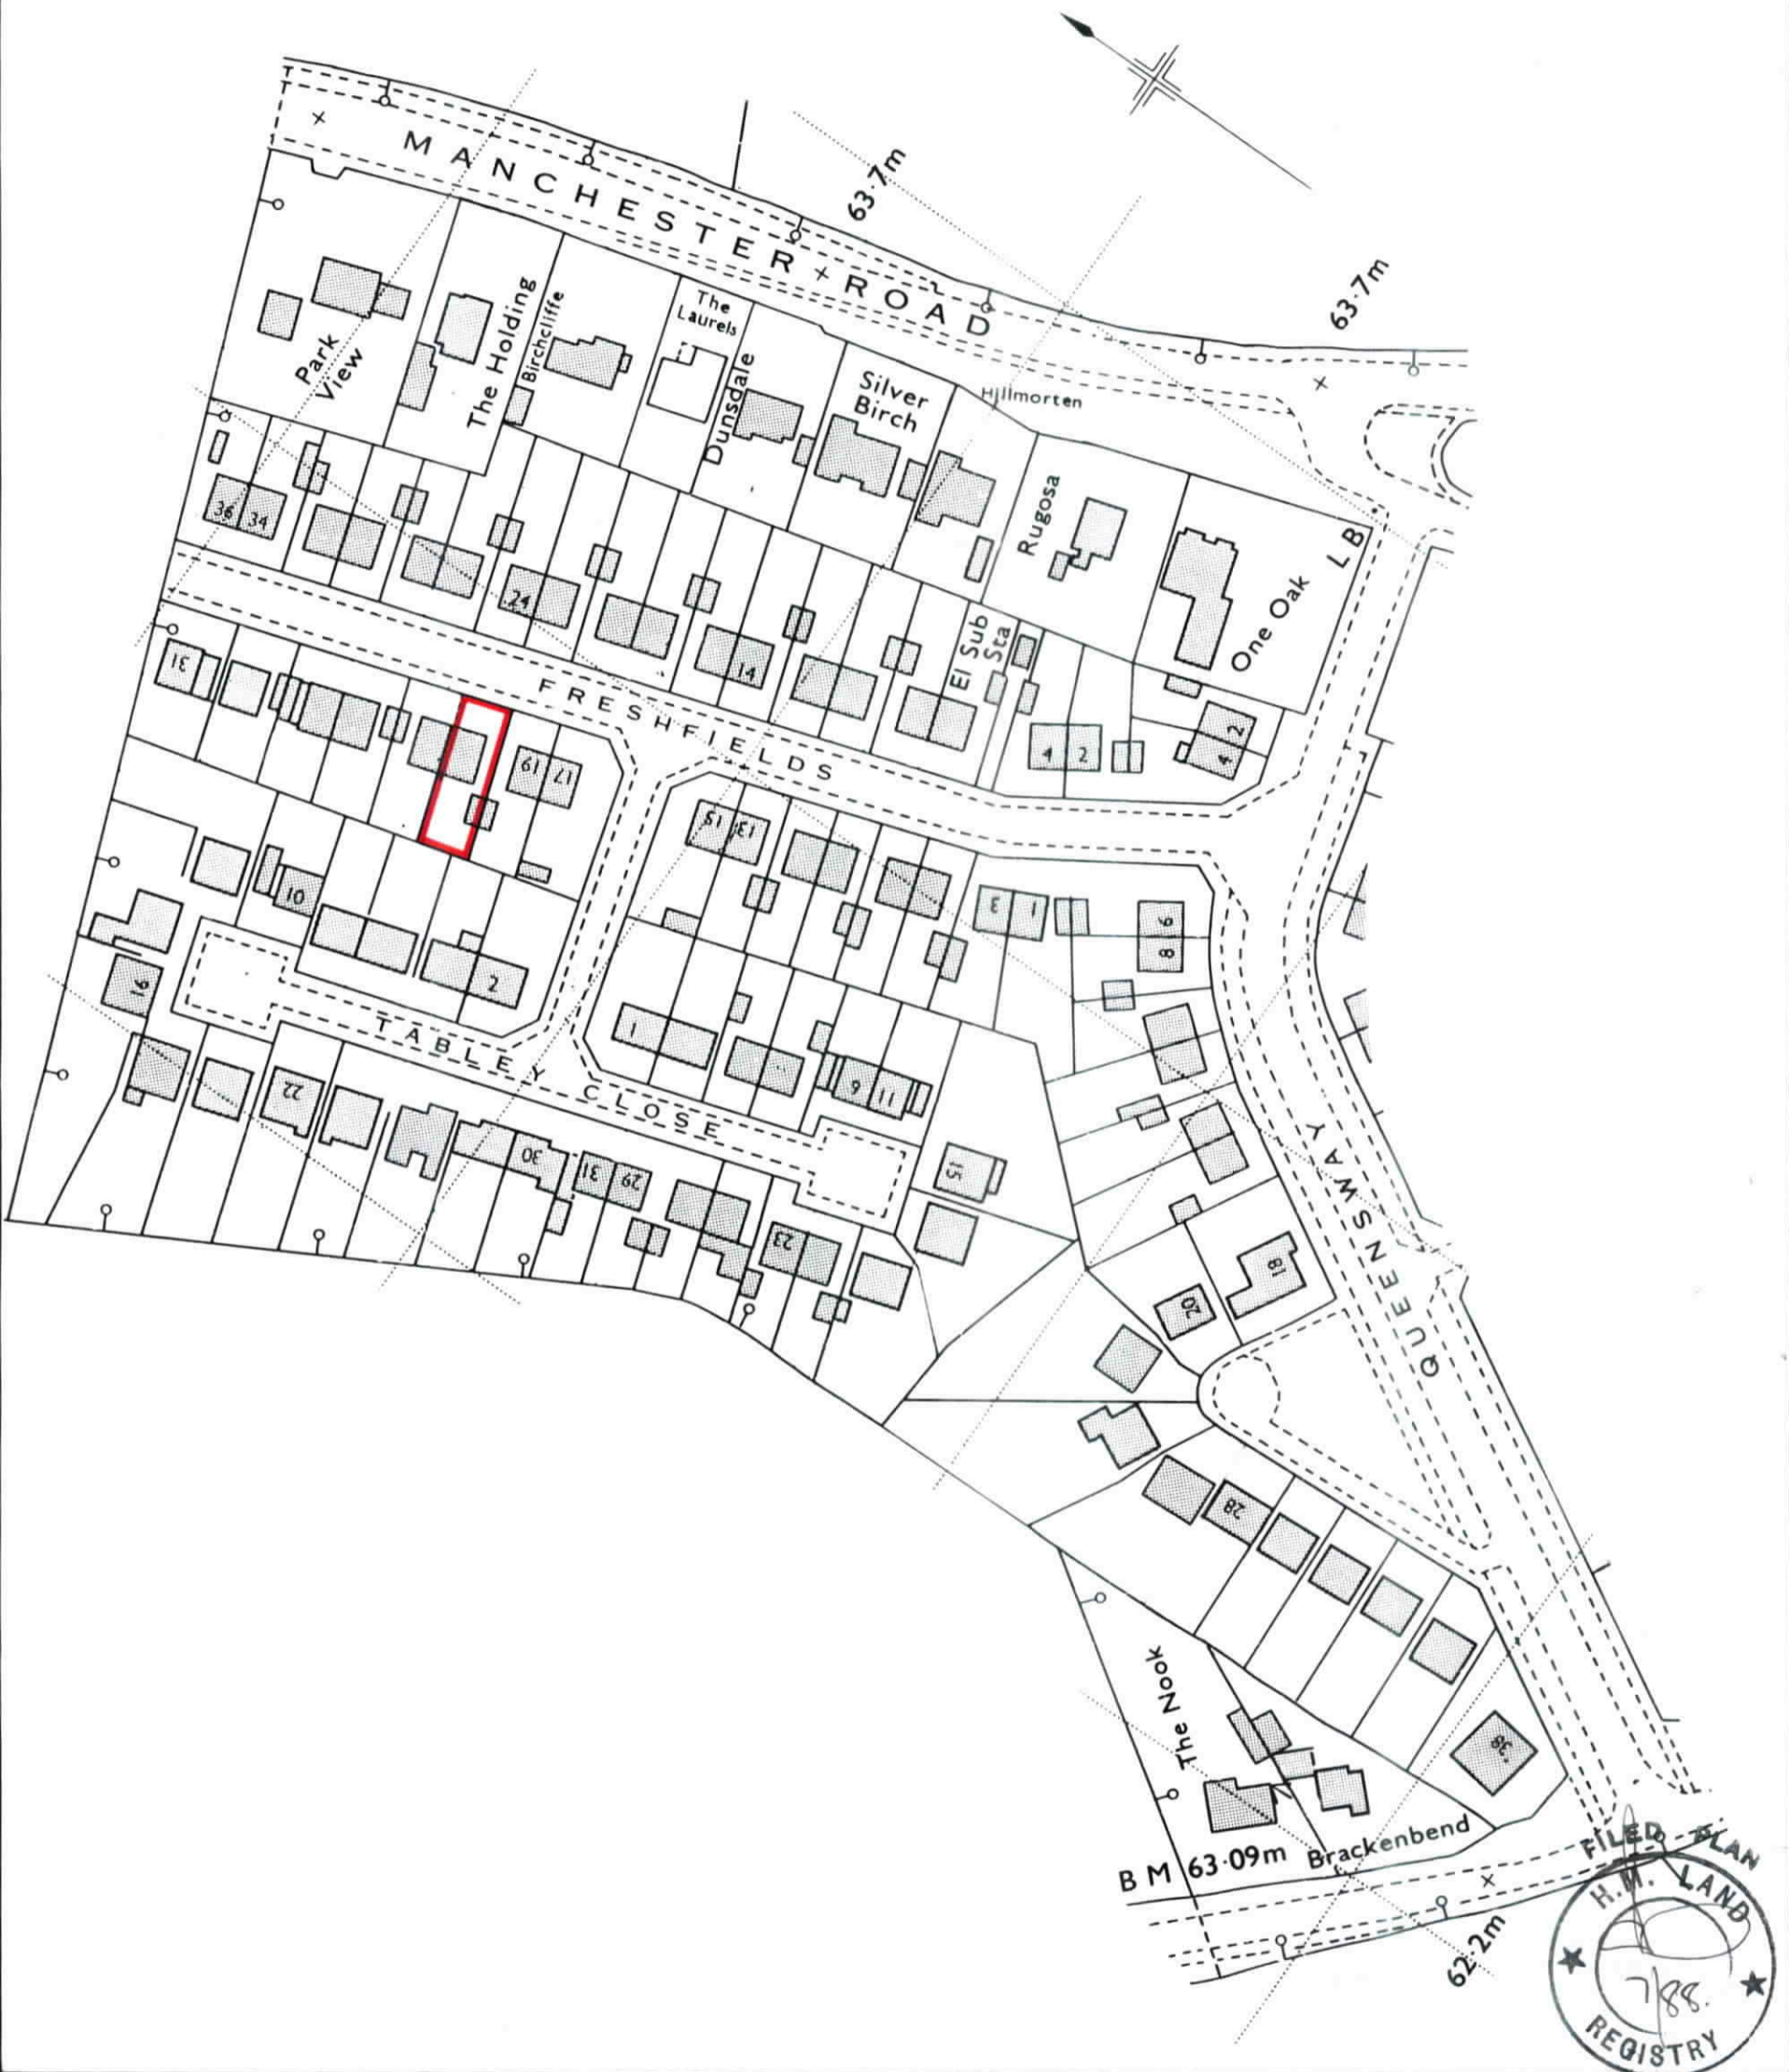

H.M. LAND REGISTRY		TITLE NUMBER	
		CH292900	
ORDNANCE SURVEY PLAN REFERENCE	SJ 7479	SECTION C	Scale 1/1250 Enlarged from 1/2500
COUNTY CHESHIRE	DISTRICT MACCLESFIELD	© Crown copyright 1977	

This is a print of the view of the title plan obtained from HM Land Registry showing the state of the title plan on 04 January 2024 at 09:57:45. This title plan shows the general position, not the exact line, of the boundaries. It may be subject to distortions in scale. Measurements scaled from this plan may not match measurements between the same points on the ground.

This title is dealt with by HM Land Registry, Birkenhead Office.

© Crown Copyright. Produced by HM Land Registry. Reproduction in whole or in part is prohibited without the prior written permission of Ordnance Survey. Licence Number 100026316.